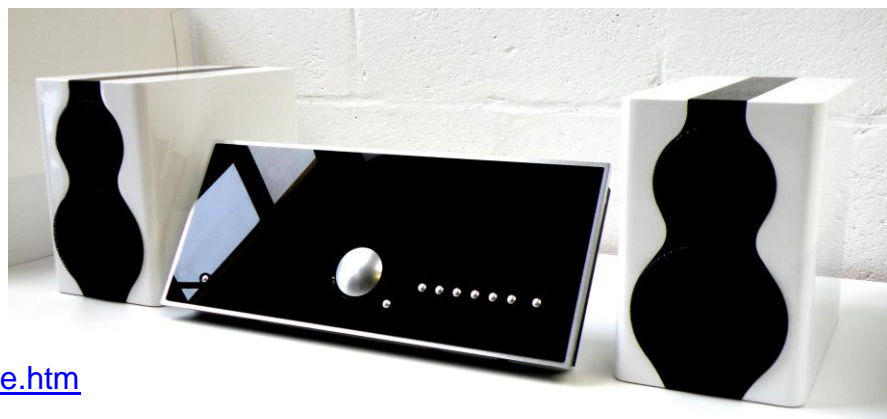

Retail price, UK £2500

Haider Bahrani
+44(0)1483 566990
haider@sonneteer.co.uk
www.sonneteer.co.uk

Images:

<http://www.sonneteer.co.uk/press_release.htm>

Sonneteer Morpheus music centre with Penaudio Rogue 6 loudspeakers.